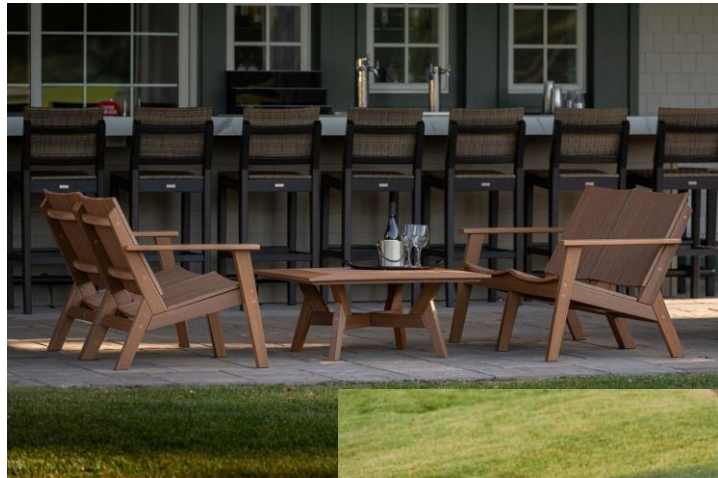

EBEL, INC.

Corte Club Swivel Glider

HOMECREST OUTDOOR LIVING

Surf Inside Radius Chat Chair

JENSEN OUTDOOR

Innova Sway Rocker

POLYWOOD

Edge Woven
Lounge Chair

RATANA

Bergen Club Chair

SEASIDE CASUAL FURNITURE

Mad Chat Loveseat

SUMMER CLASSICS

Venice Lounge
Armchair

WOODARD

Juno